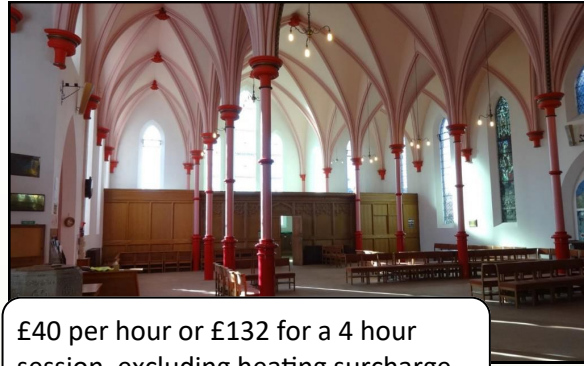

Holy Trinity Church

Holy Trinity Church is a spacious building available for hire for smaller or larger events, seating up to 150 people in a well-lit auditorium. It has a small and well equipped kitchen area with electric cooker and other facilities for preparing refreshments, a meeting room, and office.

Wifi is available throughout the building.

Meeting Room

£20 per hour or
£66 for a 4
hour session.

Holy Trinity church interior

£40 per hour or £132 for a 4 hour session, excluding heating surcharge.

Office

St Thomas' Church

(Front block 15.5m wide x 8m deep, rear block: 9m wide x 6.5m deep. Total floor area: 160 sq m) 150 people
£33 per hour or £110 for a 4 hour session

Hall (7.6m x 12.2m) and **kitchen** (4.0m x 4.9m) with gas cooker and facilities for preparing refreshments. 80 people
£16 per hour or £55 for a 4 hour session

Lounge

(6.0m x 6.4m) 40 people
£12 per hour or £40 for a 4 hour session

Audrey Prentice room

5.0m x 4.7m (with tea/coffee making facilities) 20 people
£12 per hour or £40 for a 4 hour session

Meeting Room with kitchen