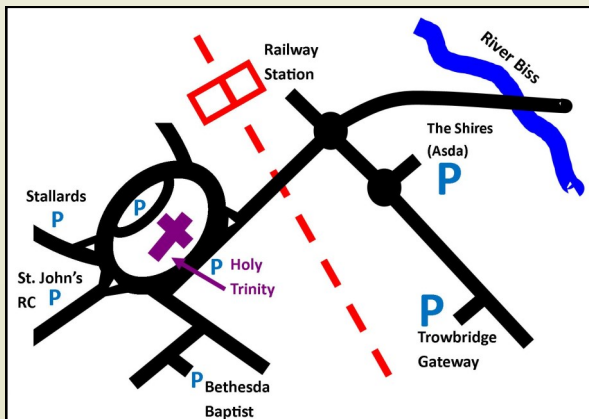

Parking for Holy Trinity